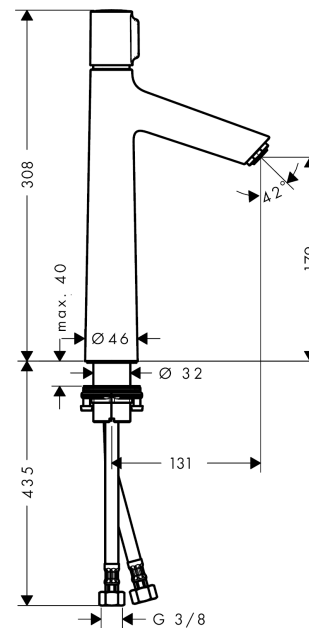

Talis Select S

Basin mixer 190 without waste set

Surfaces: **Chrome** Article Number: **72045000**

Description

product features

- ComfortZone 190
- projection 131 mm
- normal spray
- flow rate at 3 bar: 5 l/min
- Select cartridge with temperature control
- temperature limitation adjustable
- suitable for continuous flow water heaters
- connection dimension: DN15

Technology

Design awards

DESIGN PLUS

powered by: ISH

reddot award 2015
winner

Product image

Scale drawing

Flowchart